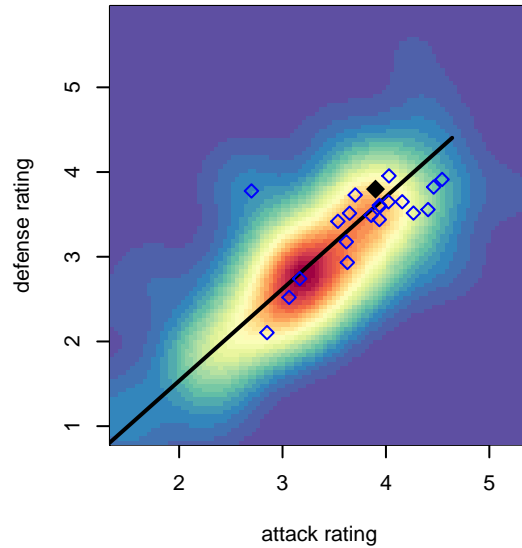

**attack and defense rating
relative to others at age
and all opponents in last 13 months**