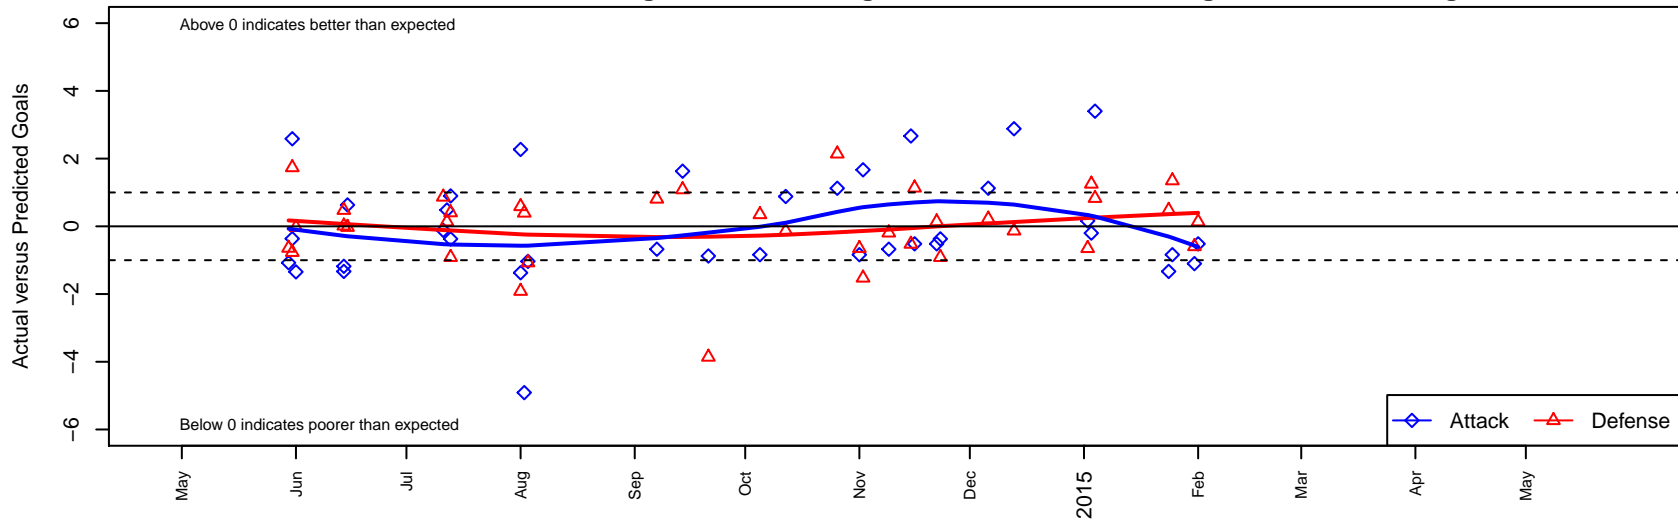

WA Rush B96

Washington Rush SC
 Everett, WA
 B96 total strength=1911
 attack=49.36 defense=44.63
 fall league = RCL B96 Div 1

alt names used:
 WA Rush B96
 Washington Rush B96 A
 WASHINGTON RUSHWA RUSH B96
 WA Rush B96 – Rush
 WA Rush 96
 Washington Rush B96 A
 WASHINGTON RUSHWA RUSH B96

Venues played:
 2014 Showcase of Champions U17 Red
 2014 Rainier Challenge Samba U18
 2014 Nike Crossfire Challenge Gold U19
 2014 WA Rush Cup B19 Gold U19
 2014 RCL B96 Div 1
 2014 FWRL B96
 2014 PacNW Winter Classic FWRL U18
 2014 WYS Championship B96

WA Rush B96
 Dots are actual minus expected GF (blue circles) and GA (red triangles).
 Blue line is smoothed change in attack strength. Red is smoothed change in defense strength.

**attack and defense variance (black dot)
relative to other teams
and top 10 in region**