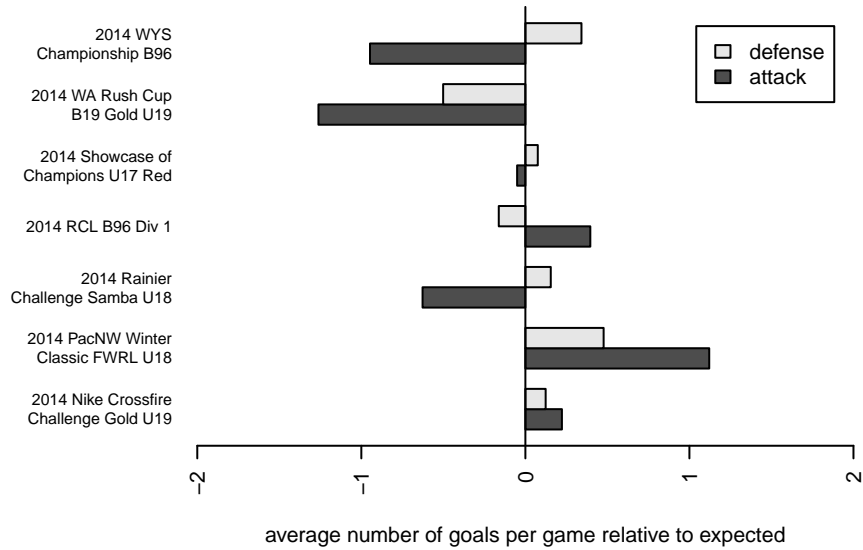

Performance relative to 13 month average