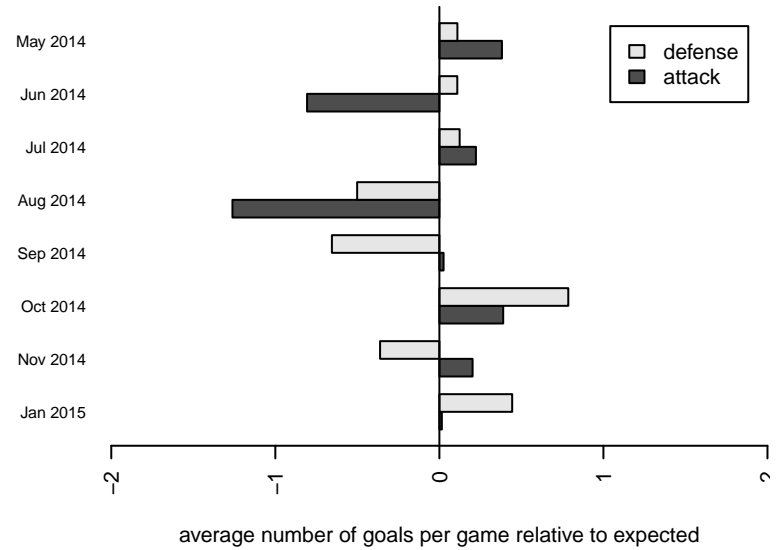

Performance relative to 13 month average