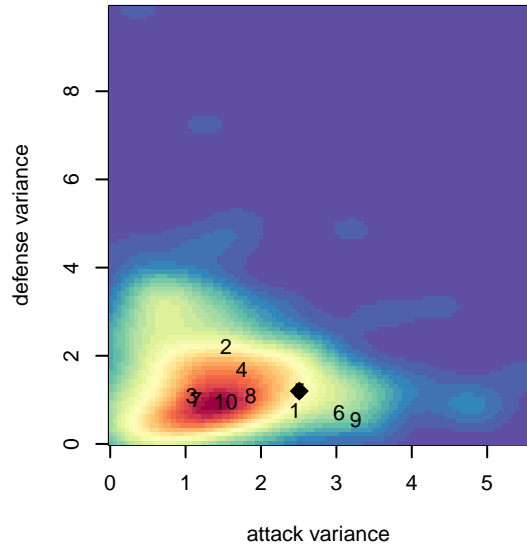

WA Rush B96

Washington Rush SC
 Everett, WA
 B96 total strength=1911
 attack=49.36 defense=44.63
 fall league = RCL B96 Div 1

alt names used:
 WA Rush B96
 Washington Rush B96 A
 WASHINGTON RUSHWA RUSH B96
 WA Rush B96 – Rush
 WA Rush 96
 Washington Rush B96 A
 WASHINGTON RUSHWA RUSH B96

WA Rush B96
 Dots are actual minus expected GF (blue circles) and GA (red triangles).
 Blue line is smoothed change in attack strength. Red is smoothed change in defense strength.

**attack and defense variance (black dot)
relative to other teams
and top 10 in region**