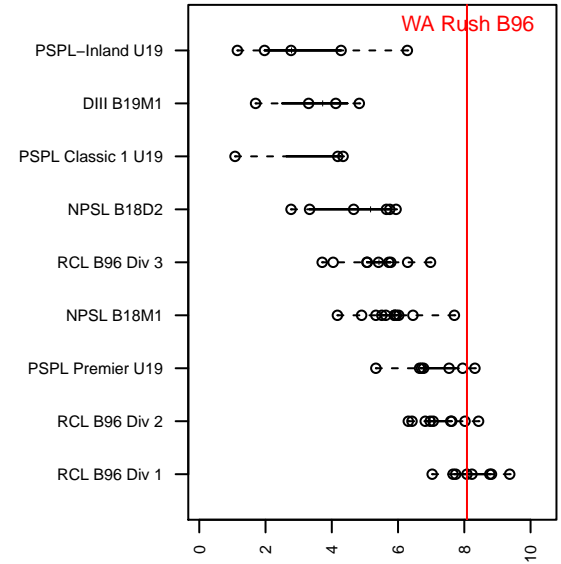

**attack and defense rating
relative to others at age
and all opponents in last 13 months**